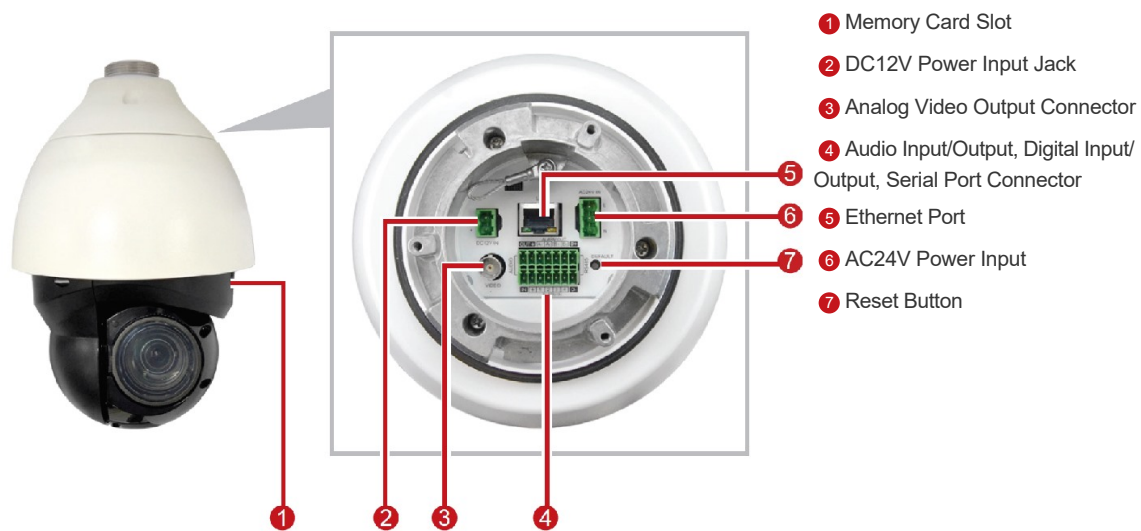

▶ Photo Indication